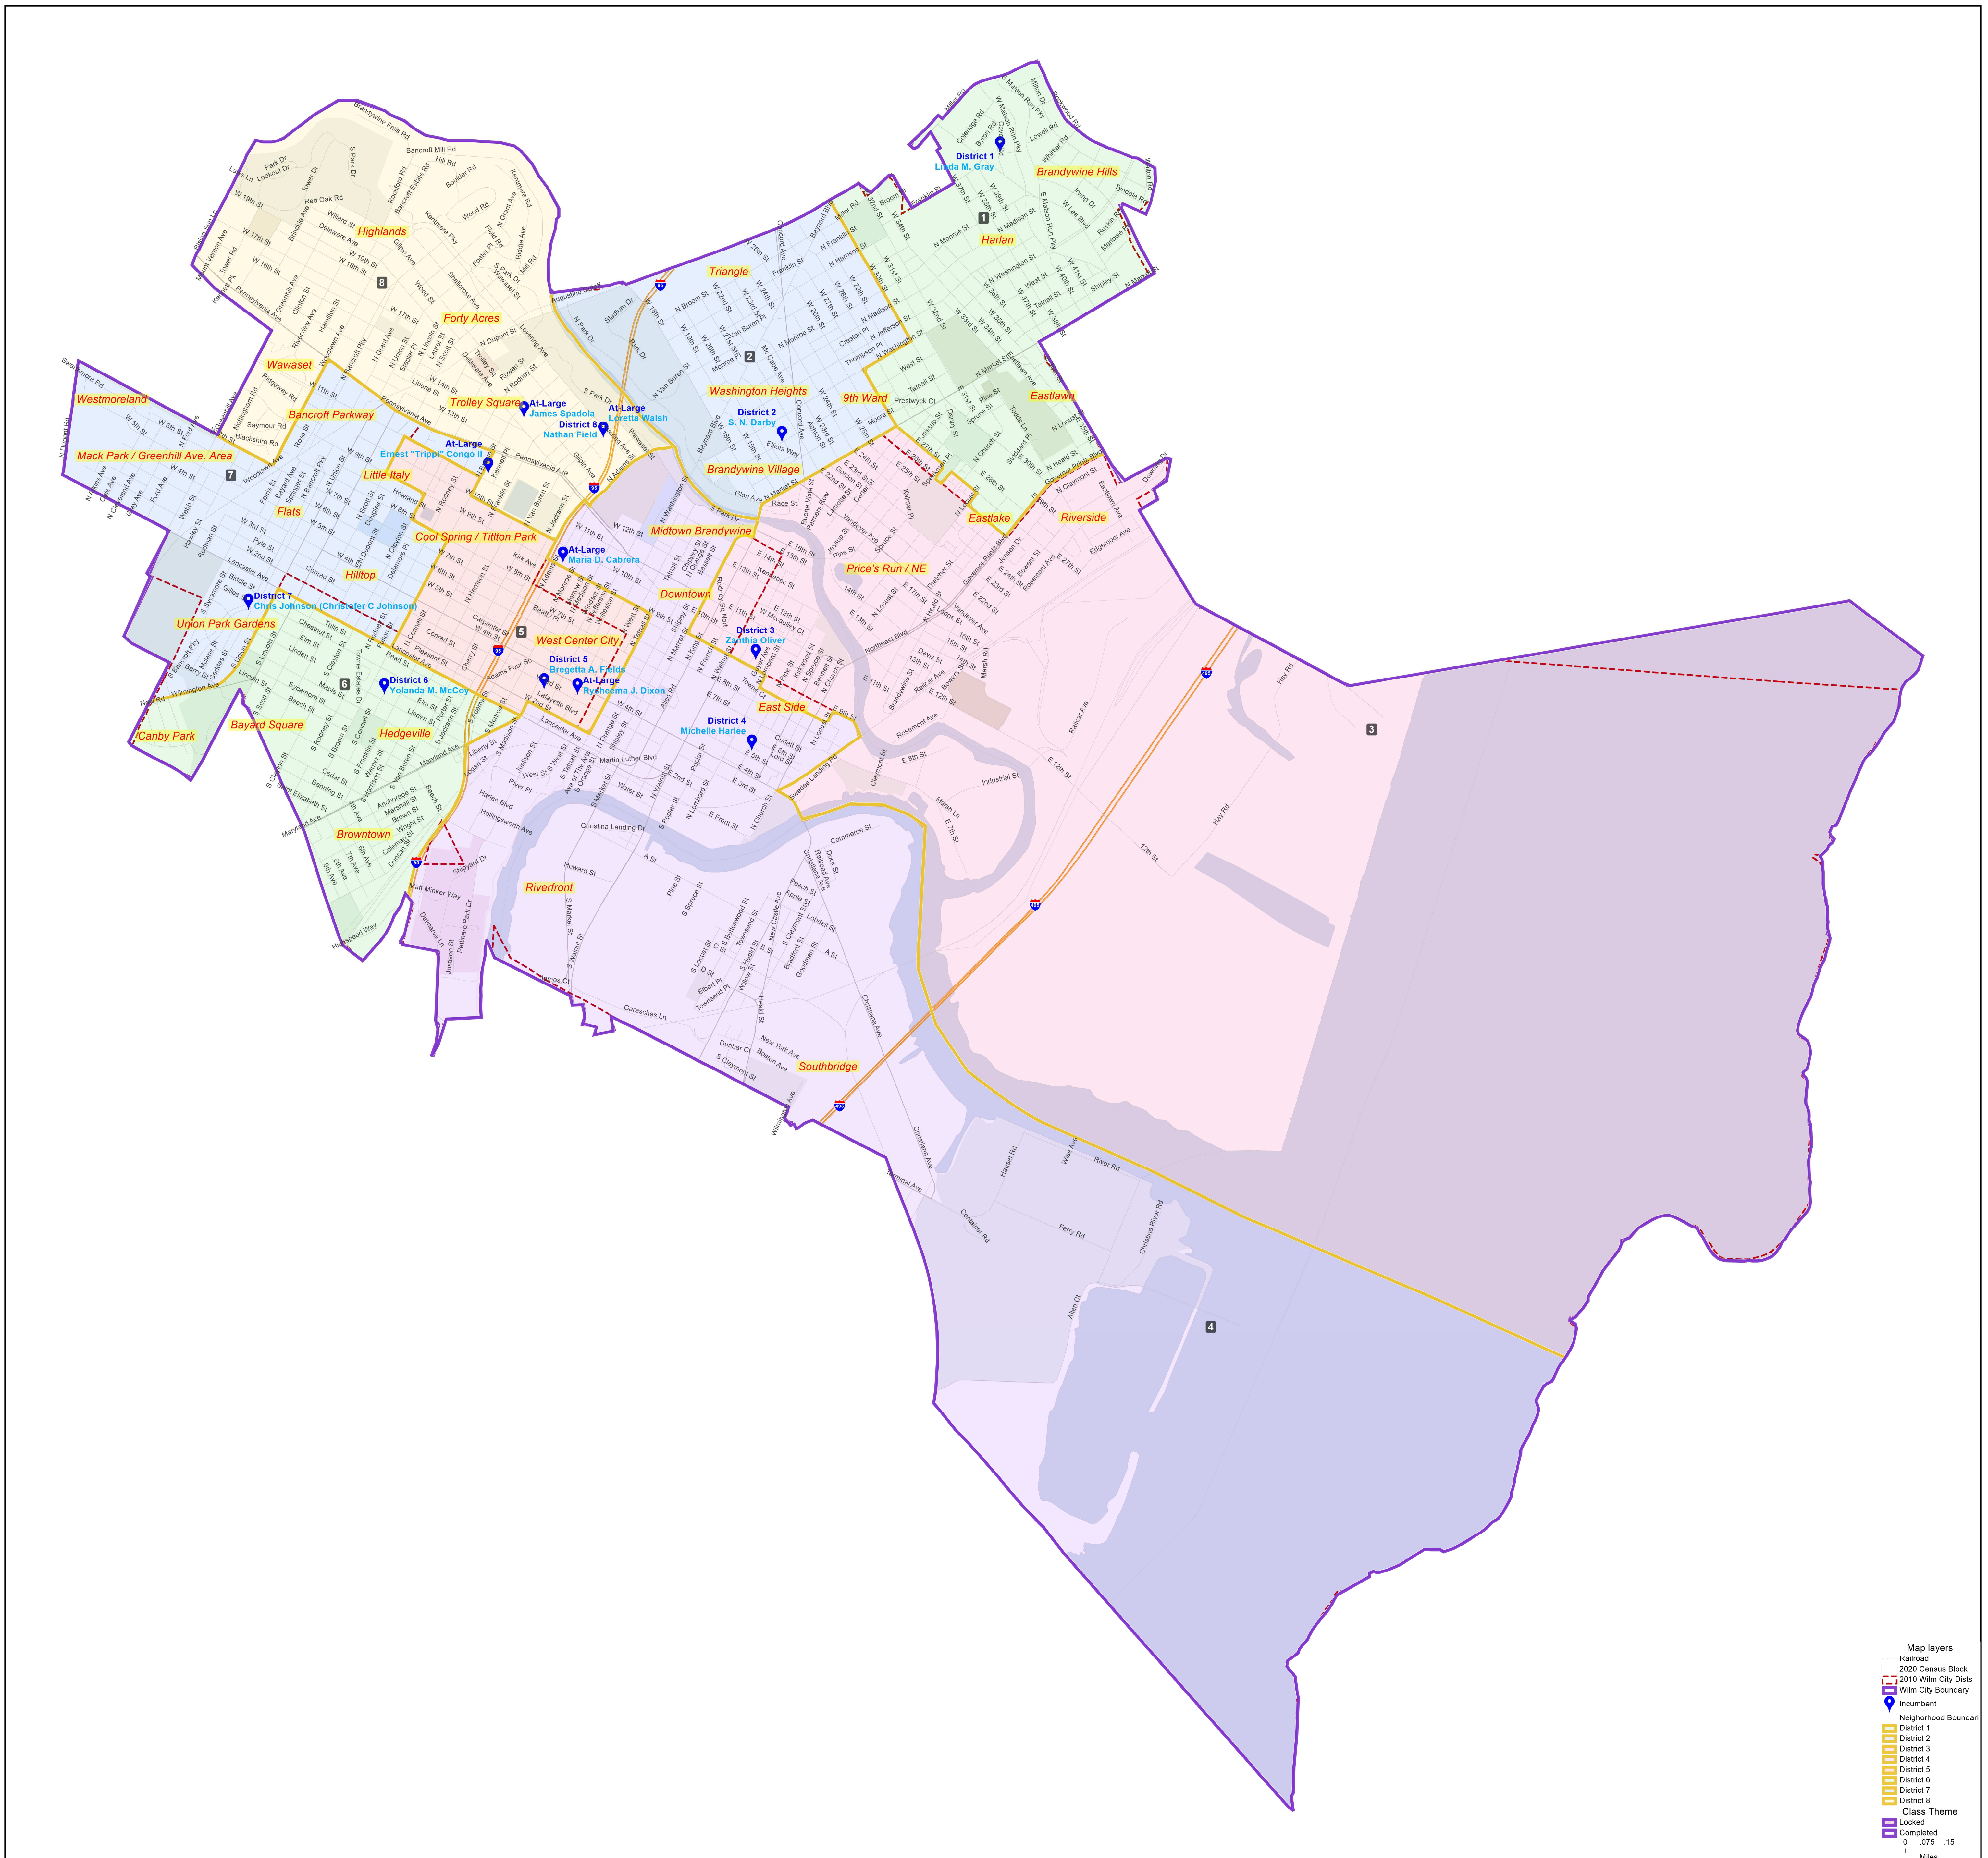

State of Delaware
 Department of Elections
 New Castle County

Wilm-020 Proposal 3

City of Wilmington All Districts

For 2020 Redistricting Planning Purposes Only