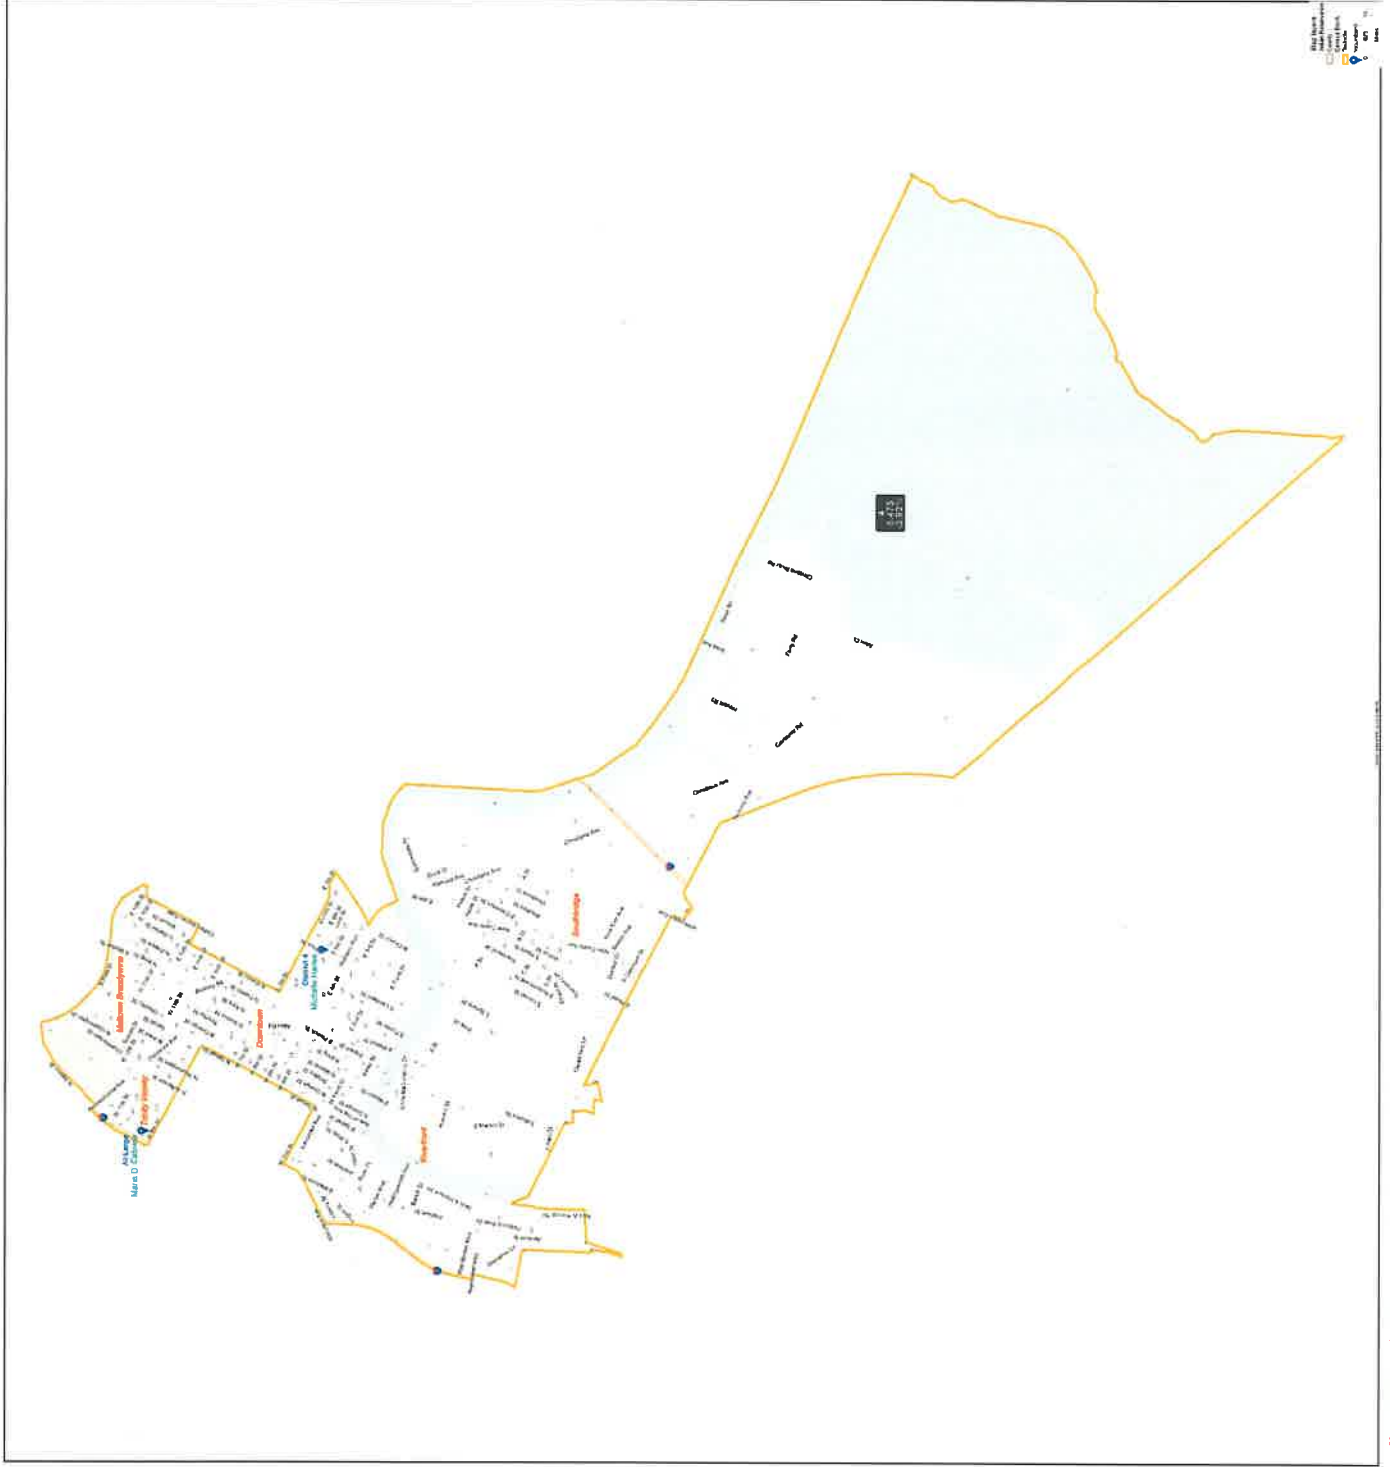

State of Delaware
Department of Elections
New Castle County
Wilm-026 Proposal 9

City of Wilmington District 3

State of Delaware
 Department of Elections
 New Castle County

Wilm-026 Proposal 9

City of Wilmington District 4