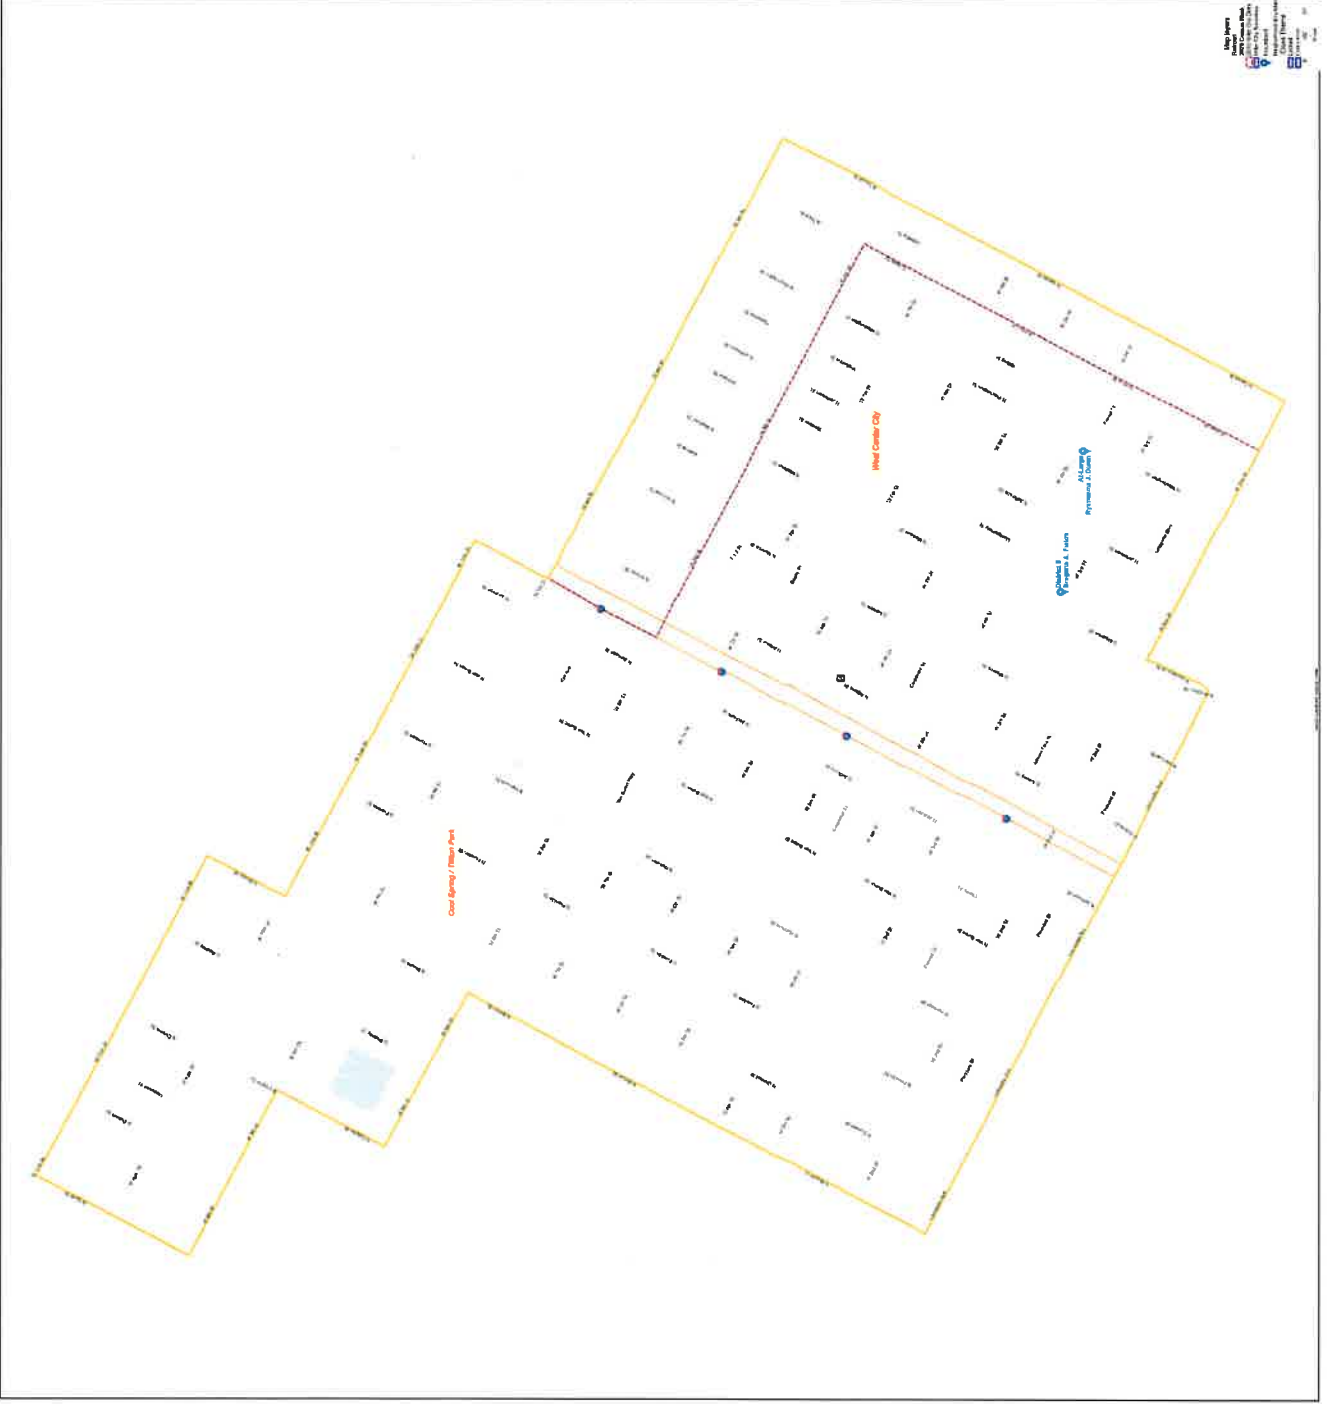

State of Delaware
Department of Elections
New Castle County
Wilm-020 Proposal 3

City of Wilmington District 5