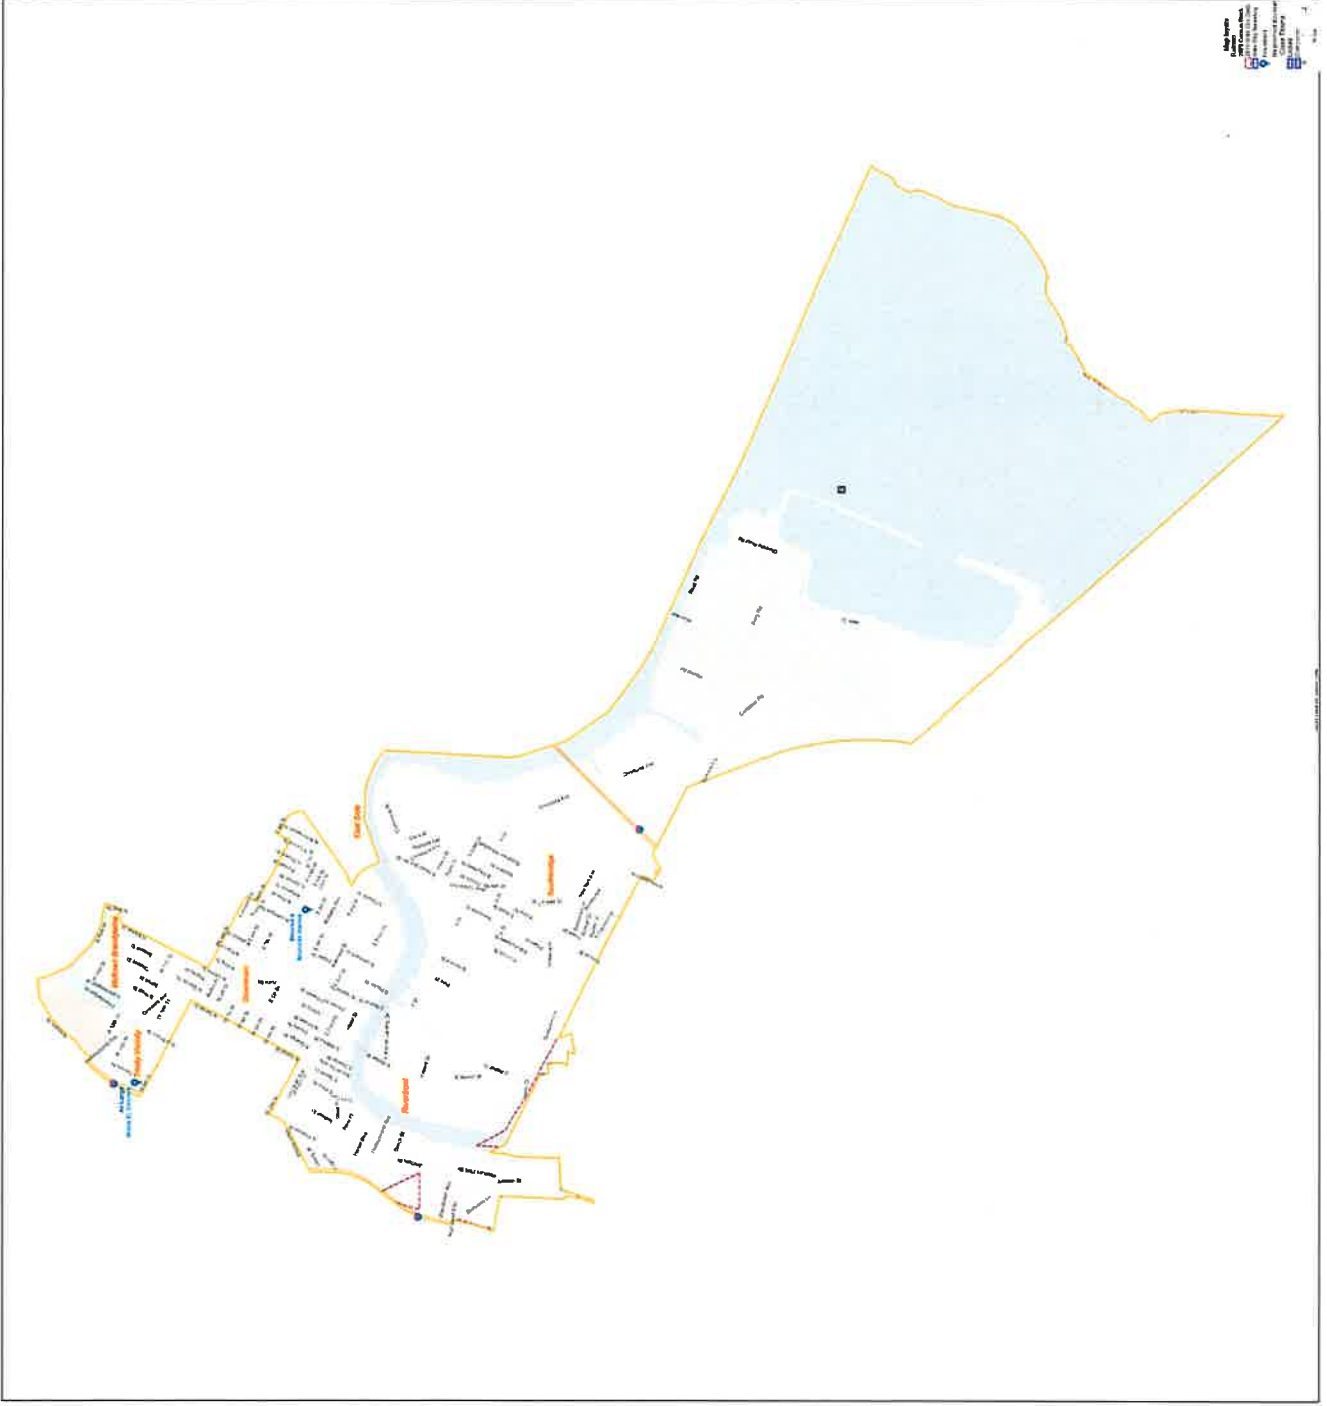

State of Delaware
Department of Elections
New Castle County
Wilm-020 Proposal 3

City of Wilmington District 4